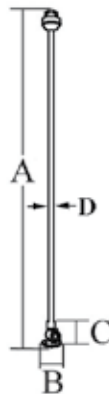

## BOW LIGHT

- 316 stainless steel
- Heavy-duty, highly polished investment cast construction
- Bicolor deck mount light
- Two miles visibility

Part No	A mm	B mm	C mm
M7-80-9002405	68 (2 3/4")	54 (2 1/8")	-
M7-80-9102601	68 (2 3/4")	80 (3 1/8")	22 (7/8")
M7-80-9402801	76 (3")	100 (4")	41 (1 7/8")

## SWIVEL POLE LIGHT

- 316 stainless steel
- All-round light
- 2 NM visibility
- Can be swivelled up or down to desired position

Part No	A mm	B mm	C mm	D mm
M7-80-9402530	1060 (41 3/4")	64 (2 1/2")	70 (2 3/4")	25 (1")
M7-80-9402532	300 (11 13/16")	64 (2 1/2")	70 (2 3/4")	25 (1")

## REMOVABLE MASTHEAD LIGHT

- 316 stainless steel
- Rubber cover protects the socket when light is stowed away

Part No	A mm	B mm	C mm	D mm
M7-80-9102331	625 (24 5/8")	548 (21 1/2")	19 (3/4")	23 (7/8")
M7-80-9402520	1110 (43 3/4")	1033 (40 5/8")	19 (3/4")	23 (7/8")
M7-80-9002308-L	Replacement lens for mast head light			
M7-80-9002308-B	Replacement bulbs for mast head light			

## CABLE OUTLET

- 316 stainless steel
- Features bushings and gasket to fit a wide range of cable diameters

Part No	Cable Ø	A mm	B mm	C mm
M7-81-9303825	4-11 (3/16" - 7/16")	22 (7/8")	49 (1 7/8")	21 (7/8")
M7-81-9303827	12-20 (1/2" - 7/8")	32 (1 1/4")	62 (2 1/2")	28 (1 1/8")