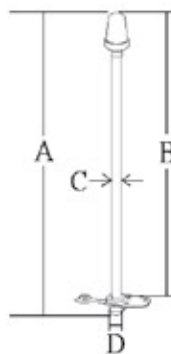

## BOW LIGHT

- 316 stainless steel
- Heavy-duty, highly polished investment cast construction
- Bicolor deck mount light
- Two miles visibility

Part No	A mm	B mm	C mm
M7-80-9002405	68 (2 3/4")	54 (2 1/8")	-
M7-80-9102601	68 (2 3/4")	80 (3 1/8")	22 (7/8")
M7-80-9402801	76 (3")	100 (4")	41 (1 7/8")

## SWIVEL POLE LIGHT

- 316 stainless steel
- All-round light
- 2 NM visibility
- Can be swivelled up or down to desired position

Part No	A mm	B mm	C mm	D mm
M7-80-9402530	1060 (41 3/4")	64 (2 1/2")	70 (2 3/4")	25 (1")
M7-80-9402532	300 (11 13/16")	64 (2 1/2")	70 (2 3/4")	25 (1")

## REMOVABLE MASTHEAD LIGHT

- 316 stainless steel
- Rubber cover protects the socket when light is stowed away

Part No	A mm	B mm	C mm	D mm
M7-80-9102331	625 (24 5/8")	548 (21 1/2")	19 (3/4")	23 (7/8")
M7-80-9402520	1110 (43 3/4")	1033 (40 5/8")	19 (3/4")	23 (7/8")
M7-80-9002308-L	Replacement lens for mast head light			
M7-80-9002308-B	Replacement bulbs for mast head light			

## CABLE OUTLET

- 316 stainless steel
- Features bushings and gasket to fit a wide range of cable diameters

Part No	Cable Ø	A mm	B mm	C mm
M7-81-9303825	4-11 (3/16" - 7/16")	22 (7/8")	49 (1 7/8")	21 (7/8")
M7-81-9303827	12-20 (1/2" - 7/8")	32 (1 1/4")	62 (2 1/2")	28 (1 1/8")