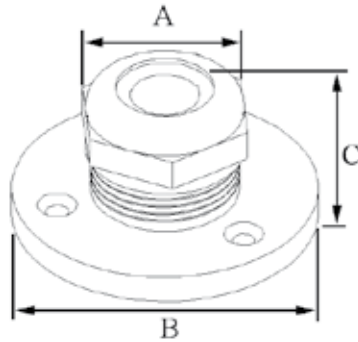

## BOW LIGHT

- 316 stainless steel
- Heavy-duty, highly polished investment cast construction
- Bicolor deck mount light
- Two miles visibility

Part No	A mm	B mm	C mm
M7-80-9002405	68 (2 3/4")	54 (2 1/8")	-
M7-80-9102601	68 (2 3/4")	80 (3 1/8")	22 (7/8")
M7-80-9402801	76 (3")	100 (4")	41 (1 7/8")

## SWIVEL POLE LIGHT

- 316 stainless steel
- All-round light
- 2 NM visibility
- Can be swivelled up or down to desired position

Part No	A mm	B mm	C mm	D mm
M7-80-9402530	1060 (41 3/4")	64 (2 1/2")	70 (2 3/4")	25 (1")
M7-80-9402532	300 (11 13/16")	64 (2 1/2")	70 (2 3/4")	25 (1")

## REMOVABLE MASTHEAD LIGHT

- 316 stainless steel
- Rubber cover protects the socket when light is stowed away

Part No	A mm	B mm	C mm	D mm
M7-80-9102331	625 (24 5/8")	548 (21 1/2")	19 (3/4")	23 (7/8")
M7-80-9402520	1110 (43 3/4")	1033 (40 5/8")	19 (3/4")	23 (7/8")
M7-80-9002308-L	Replacement lens for mast head light			
M7-80-9002308-B	Replacement bulbs for mast head light			

## CABLE OUTLET

- 316 stainless steel
- Features bushings and gasket to fit a wide range of cable diameters

Part No	Cable Ø	A mm	B mm	C mm
M7-81-9303825	4-11 (3/16" - 7/16")	22 (7/8")	49 (1 7/8")	21 (7/8")
M7-81-9303827	12-20 (1/2" - 7/8")	32 (1 1/4")	62 (2 1/2")	28 (1 1/8")