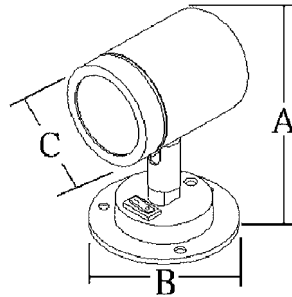

## SWIVEL POLE LIGHT

- 316 stainless steel
- All-round light
- 2 NM visibility
- Can be swivelled up or down to desired position

Part No	A mm	B mm	C mm	D mm
M7-80-9402530	1060 (41 3/4")	64 (2 1/2")	70 (2 3/4")	25 (1")
M7-80-9402532	300 (11 13/16")	64 (2 1/2")	70 (2 3/4")	25 (1")

## REMOVABLE MASTHEAD LIGHT

- 316 stainless steel
- Rubber cover protects the socket when light is stowed away

Part No	A mm	B mm	C mm	D mm
M7-80-9102331	625 (24 5/8")	548 (21 1/2")	19 (3/4")	23 (7/8")
M7-80-9402520	1110 (43 3/4")	1033 (40 5/8")	19 (3/4")	23 (7/8")
M7-80-9002308-L	Replacement lens for mast head light			
M7-80-9002308-B	Replacement bulbs for mast head light			

## CABLE OUTLET

- 316 stainless steel
- Features bushings and gasket to fit a wide range of cable diameters

Part No	Cable Ø	A mm	B mm	C mm
M7-81-9303825	4-11 (3/16" - 7/16")	22 (7/8")	49 (1 7/8")	21 (7/8")
M7-81-9303827	12-20 (1/2" - 7/8")	32 (1 1/4")	62 (2 1/2")	28 (1 1/8")

## READING LIGHT

- 304 stainless steel
- Replaceable Halogen bulb
- Adjustable angles

Part No	A	B	C
M7-80-9002303	120 (4 3/4")	85 (3 3/8")	50 (2")