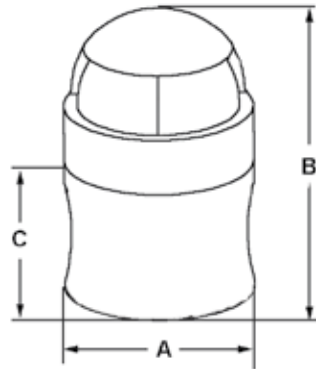

## BOW LIGHT

- 316 stainless steel
- Heavy-duty, highly polished investment cast construction
- Bicolor deck mount light
- Two miles visibility

Part No	A mm	B mm	C mm
M7-80-9002405	68 (2 3/4")	54 (2 1/8")	-
M7-80-9102601	68 (2 3/4")	80 (3 1/8")	22 (7/8")
M7-80-9402801	76 (3")	100 (4")	41 (1 7/8")

## SWIVEL POLE LIGHT

- 316 stainless steel
- All-round light
- 2 NM visibility
- Can be swivelled up or down to desired position

Part No	A mm	B mm	C mm	D mm
M7-80-9402530	1060 (41 3/4")	64 (2 1/2")	70 (2 3/4")	25 (1")
M7-80-9402532	300 (11 13/16")	64 (2 1/2")	70 (2 3/4")	25 (1")

## REMOVABLE MASTHEAD LIGHT

- 316 stainless steel
- Rubber cover protects the socket when light is stowed away

Part No	A mm	B mm	C mm	D mm
M7-80-9102331	625 (24 5/8")	548 (21 1/2")	19 (3/4")	23 (7/8")
M7-80-9402520	1110 (43 3/4")	1033 (40 5/8")	19 (3/4")	23 (7/8")
M7-80-9002308-L	Replacement lens for mast head light			
M7-80-9002308-B	Replacement bulbs for mast head light			

## CABLE OUTLET

- 316 stainless steel
- Features bushings and gasket to fit a wide range of cable diameters

Part No	Cable Ø	A mm	B mm	C mm
M7-81-9303825	4-11 (3/16" - 7/16")	22 (7/8")	49 (1 7/8")	21 (7/8")
M7-81-9303827	12-20 (1/2" - 7/8")	32 (1 1/4")	62 (2 1/2")	28 (1 1/8")